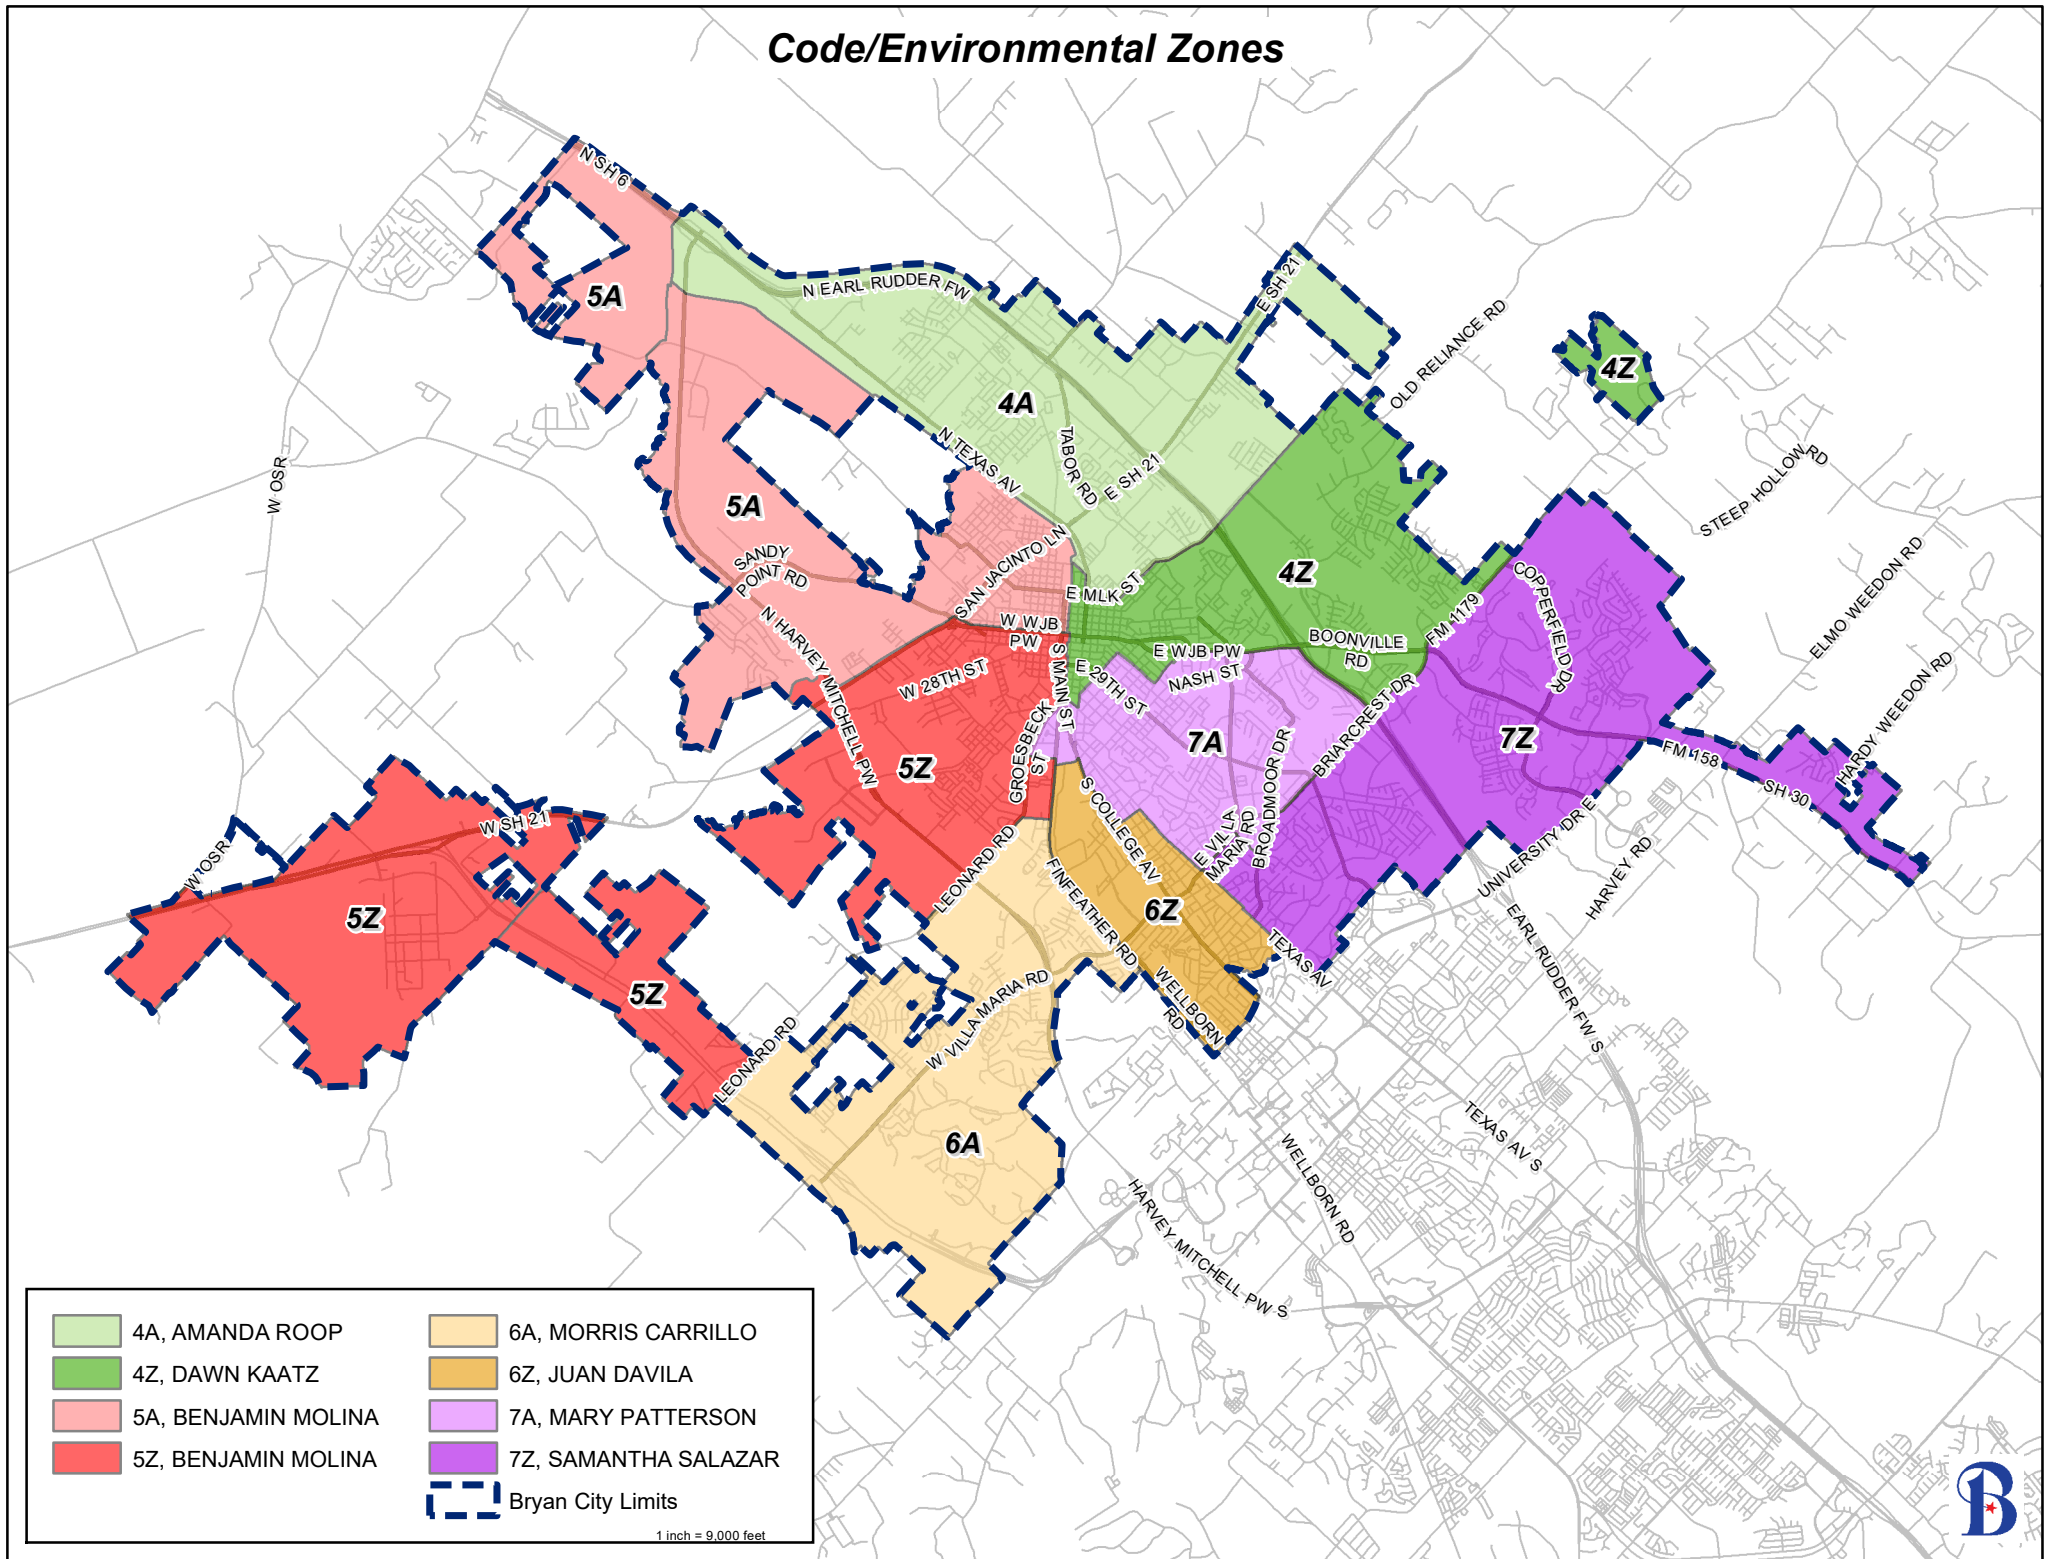

Code/Environmental Zones

	4A, AMANDA ROOP		6A, MORRIS CARRILLO
	4Z, DAWN KAATZ		6Z, JUAN DAVILA
	5A, BENJAMIN MOLINA		7A, MARY PATTERSON
	5Z, BENJAMIN MOLINA		7Z, SAMANTHA SALAZAR
			Bryan City Limits

1 inch = 9,000 feet